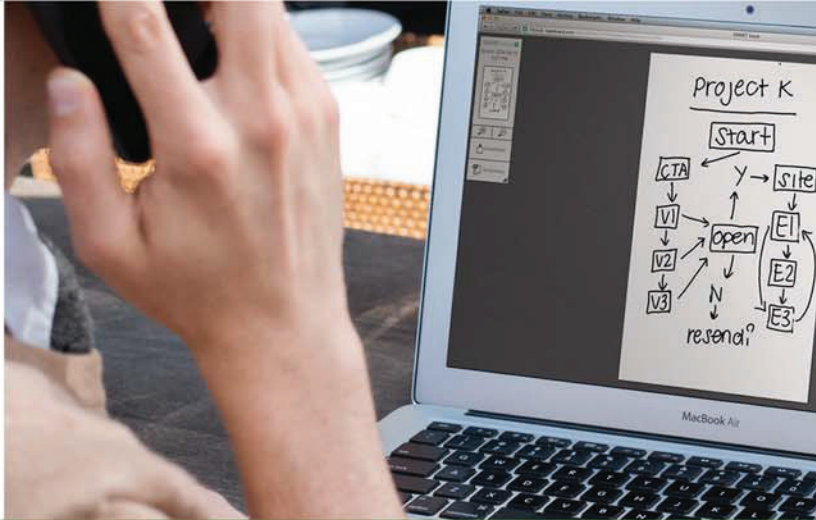

Capture ideas and notes

Save directly to your device

Share content remotely, in real-time

The dry-erase board reinvented

SMART kapp 

# SMART kapp™

**Work on the board** as you would a traditional dry-erase board.

**Save your work** on your mobile device, so it can be shared after your session.

**Invite remote participants** to view the content you're working on in real-time.

## Get started right away

A wall mount is included or you can use any VESA compatible mount for mobile and free-standing configuration. Once it's up, simply plug it in to begin.

## Real-time sharing

Remote participants can be invited to view content in real-time using any browser.